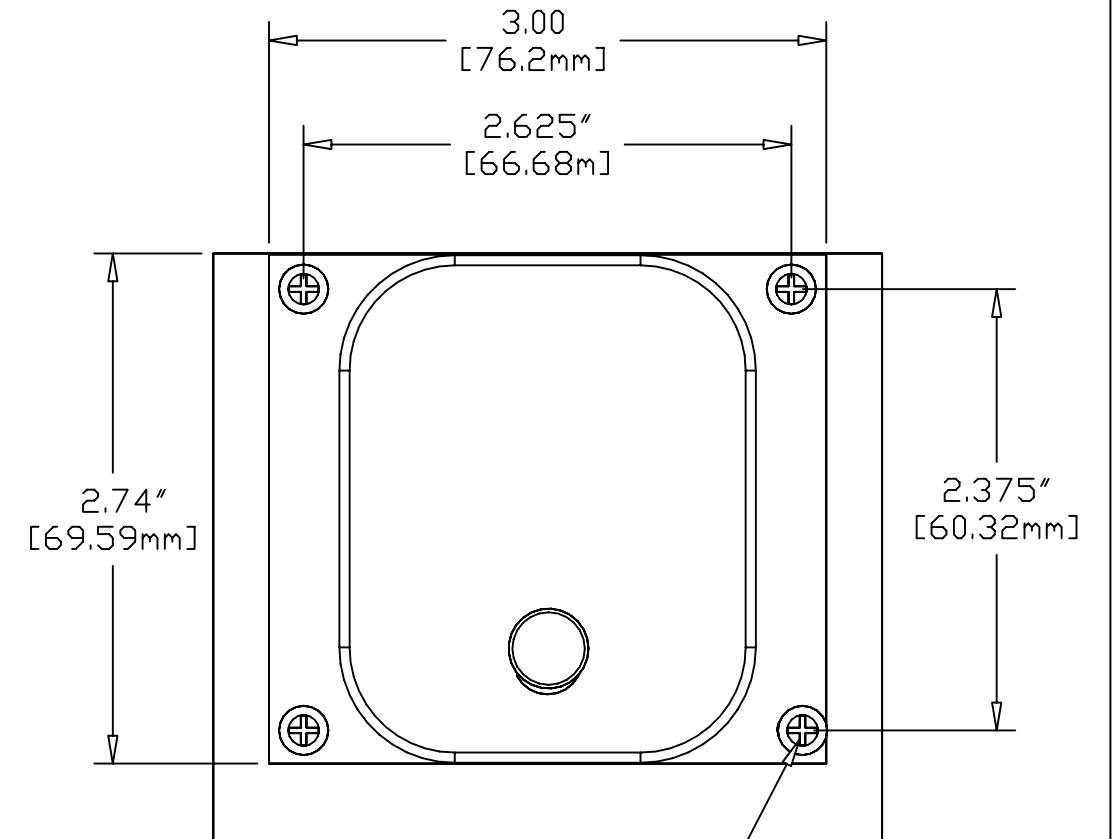

6X#8-32X3/8" SCREW  
EQ. SPACED ON  
A 2.50" DIA B.C.

4x#6-32x1/4" SCREW

MODEL	D1	D2	D3	D4	D5
06016BN40					
06016BN60	3.42"	1.24"	0.9"	2.29"	3.6"
06016SN40	[86.86mm]	[31.5mm]	[22.86mm]	[58.17mm]	[91.44mm]
06016SN60					
06016SA40					
06016PN50					