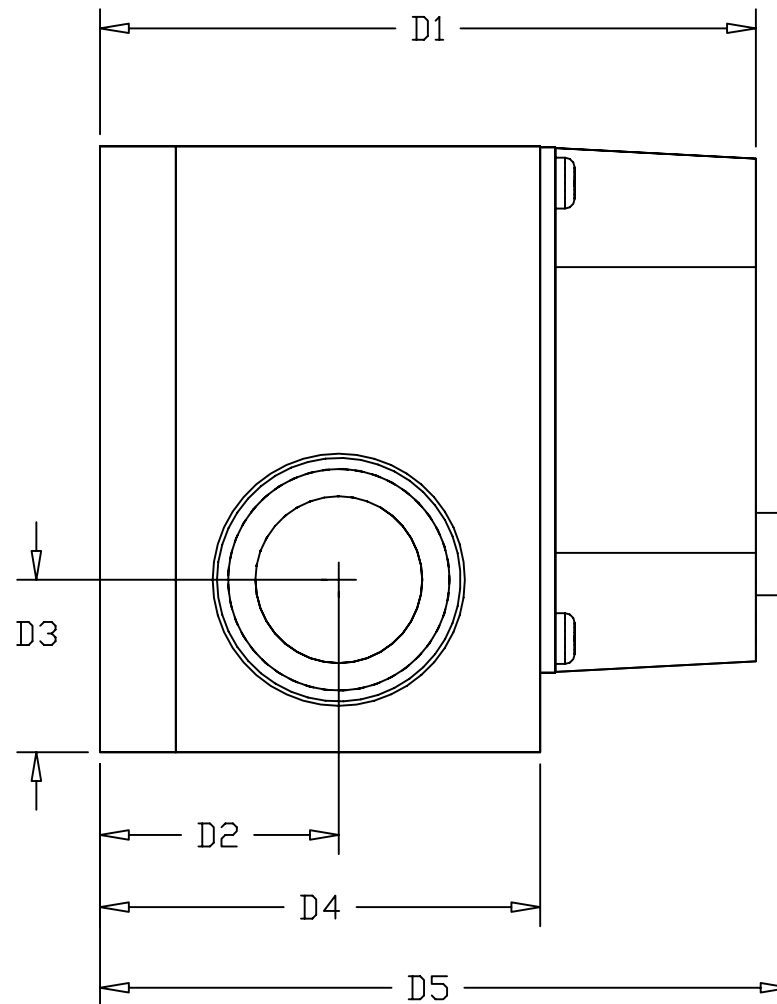

6X#8-32X3/8" SCREW  
EQ. SPACED ON  
A 2.50" DIA B.C.

4x#6-32x1/4" SCREW

MODEL	D1	D2	D3	D4	D5
06016BN40					
06016BN60	3.42"	1.24"	0.9"	2.29"	3.6"
06016SN40	[86.86mm]	[31.5mm]	[22.86mm]	[58.17mm]	[91.44mm]
06016SN60					
06016SA40					
06016PN50					